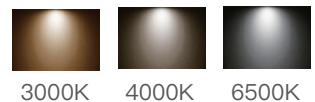

# LED BULB

LED LIGHT

**A+**

100  
W

25000  
hrs

240°

## COLOR TEMPERATURE

2  
A R O S  
GARANTIA

NO  
UV/IR

NOT  
DIMMABLE

INSTANT LIGHT  
0.3sec

25.000h

50.000h  
ON OFF

CE